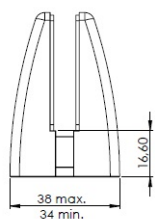

PRODUCT SHEET

Description:

Partition Panel Clamp, Top-Fix, Alu, White Painted, F/4-8mm Panel Thickness

Item number:

22.10.800-0

Units	Box	Carton	HS Code	Barcode
Pcs.	1	100	7616991099	
				5704866503242

Top Fix