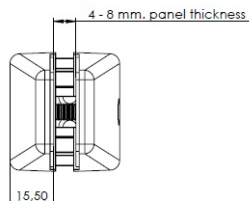

PRODUCT SHEET

Description:

Partition Panel Clamp, Top-Fix, Alu, White Painted, F/4-8mm Panel Thickness

Item number:

22.10.800-0

Units	Box	Carton	HS Code	Barcode
Pcs.	1	100	7616991099	
				5704866503242

Top Fix