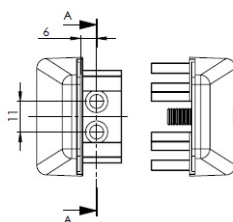

PRODUCT SHEET

Description:

Partition Panel Clamp, Top-Fix, Alu, White Painted, F/4-8mm Panel Thickness

Item number:

22.10.800-0

Units	Box	Carton	HS Code	Barcode
Pcs.	1	100	7616991099	
				5704866503242

Top Fix