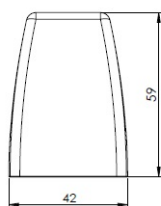

PRODUCT SHEET

Description:

Partition Panel Clamp, Top-Fix, Alu, White Painted, F/4-8mm Panel Thickness

Item number:

22.10.800-0

Units	Box	Carton	HS Code	Barcode
Pcs.	1	100	7616991099	
				5704866503242

Top Fix