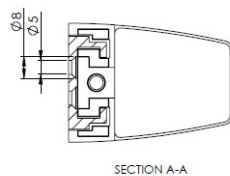

PRODUCT SHEET

Description:

Partition Panel Clamp, Top-Fix, Alu, White Painted, F/4-8mm Panel Thickness

Item number:

22.10.800-0

Units	Box	Carton	HS Code	Barcode
Pcs.	1	100	7616991099	
				5704866503242

Top Fix